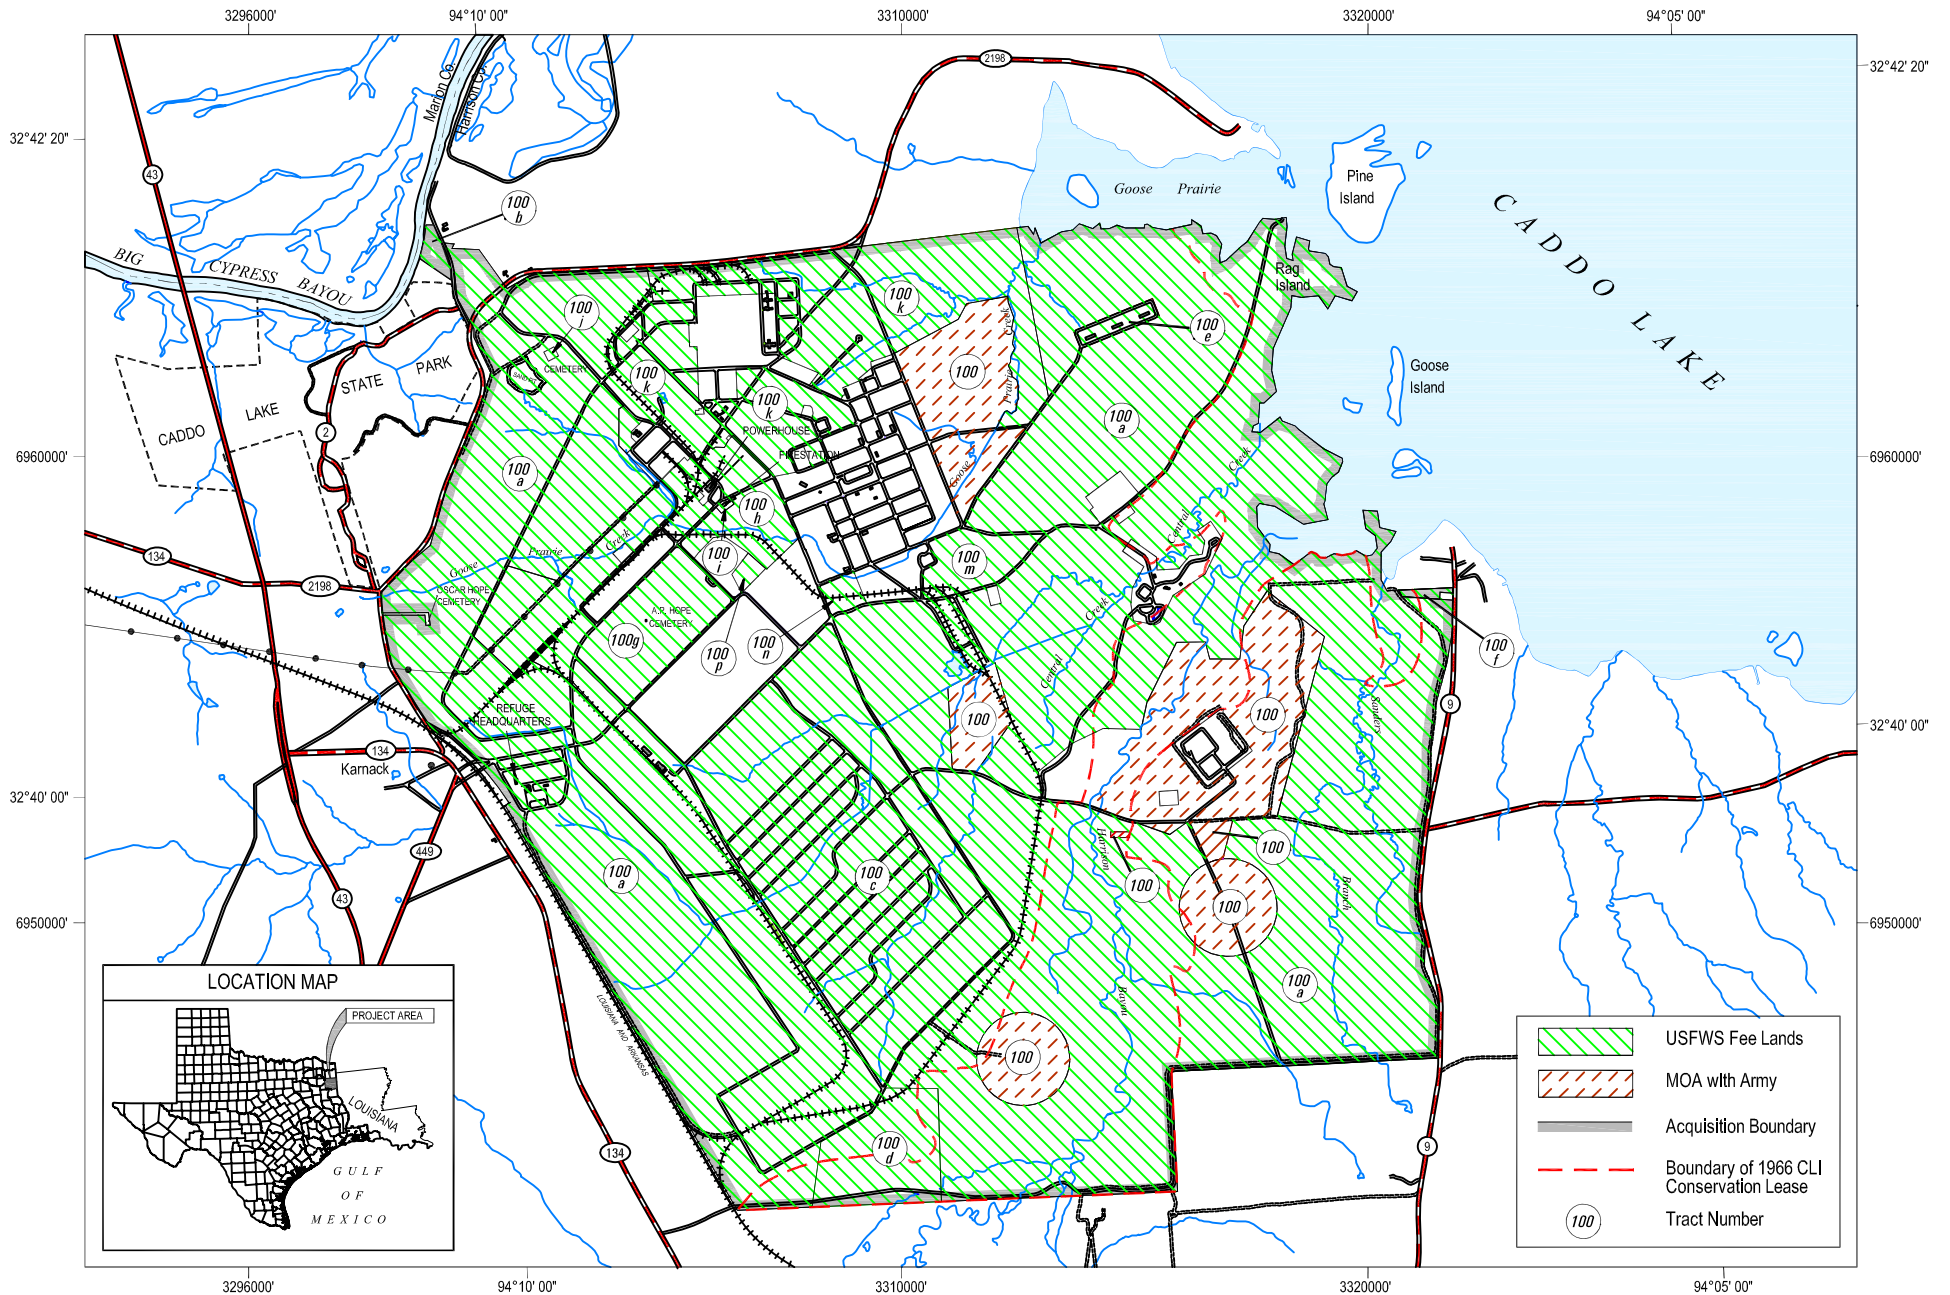

U.S. Fish & Wildlife Service

Caddo Lake National Wildlife Refuge

Harrison County, Texas

Status Map

Produced in the Division of Realty
 Albuquerque, New Mexico
 Land Status Current to 09/27/2007
 Base Map: Ortho Photography, DRGs, Surveys by the USFWS
 Map Projection: NAD, 1983, TX State Plane, N-C Zone, U.S. Feet
 Map Date 11/30/2004
 Revision: November 2007